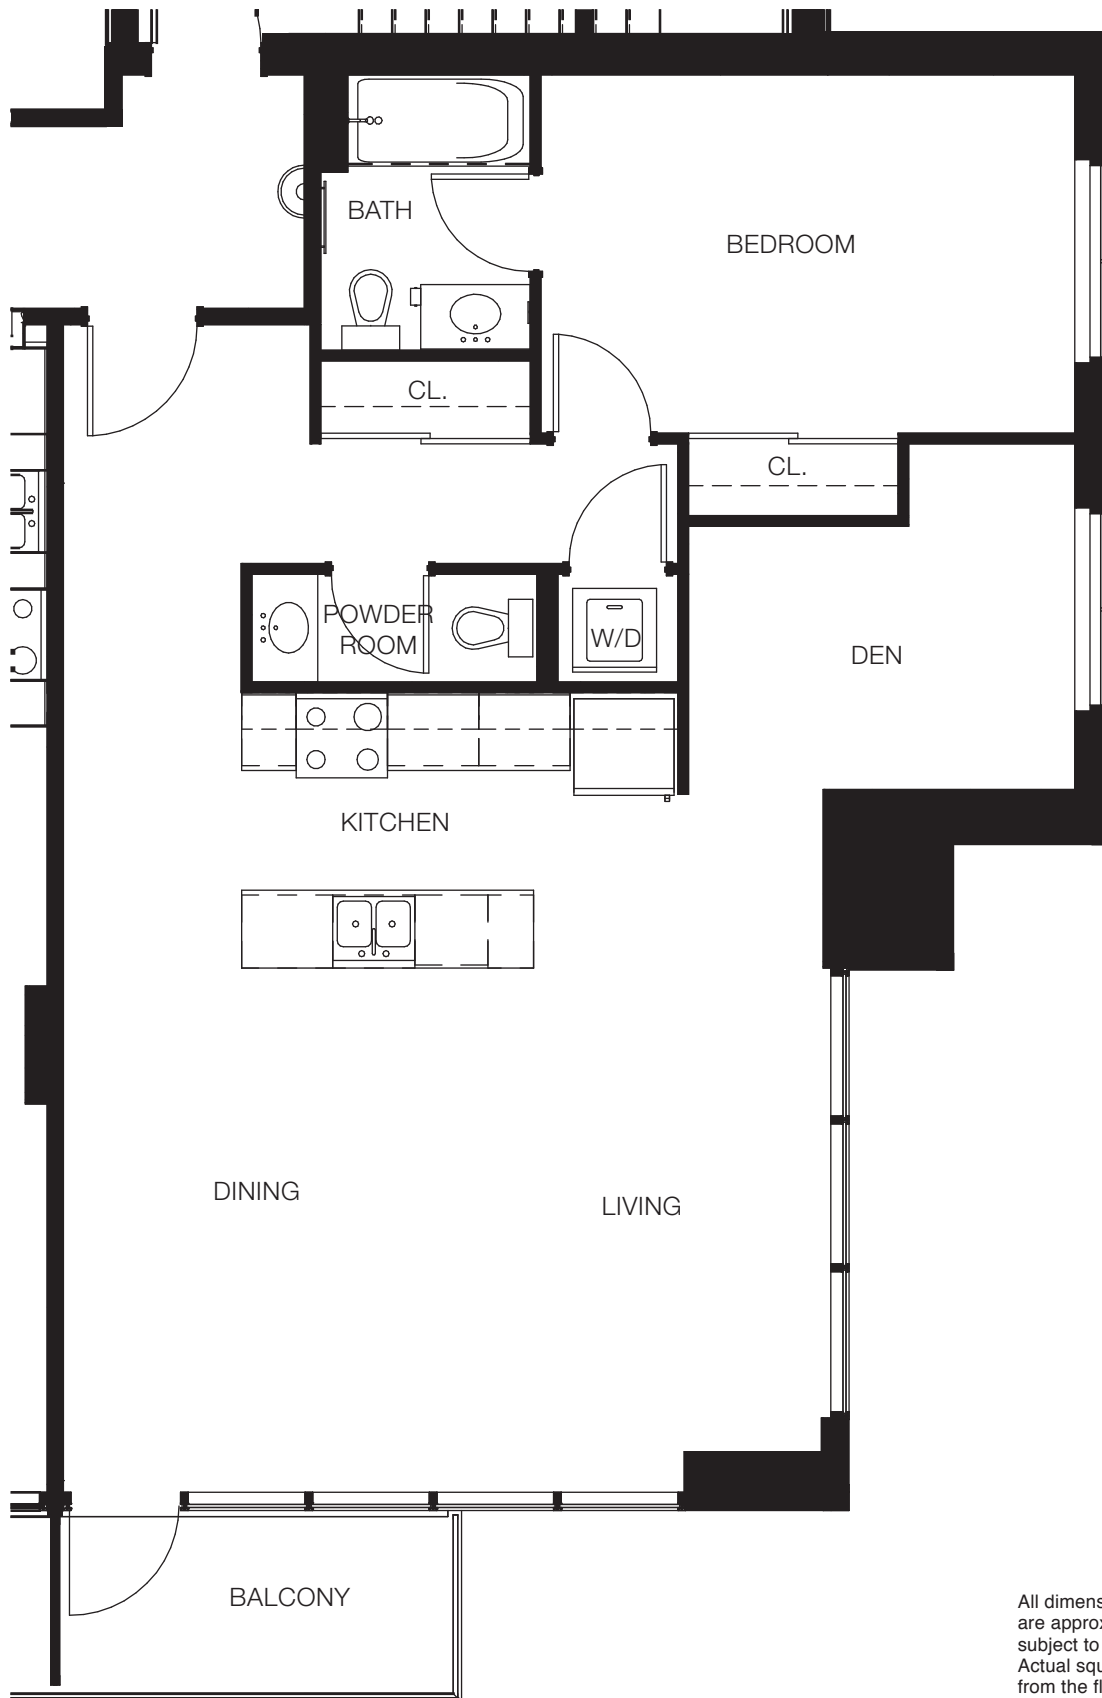

# A CORNWALL SUITE

UNIT 115-515

1 BEDROOM + DEN + 1 1/2 BATH

985 sq ft + balcony 58 sq ft

All dimensions and drawings are approximate. Information is subject to change without notice. Actual square footage may vary from the floor plan. All renderings are artist's conceptions. E. & O.E.