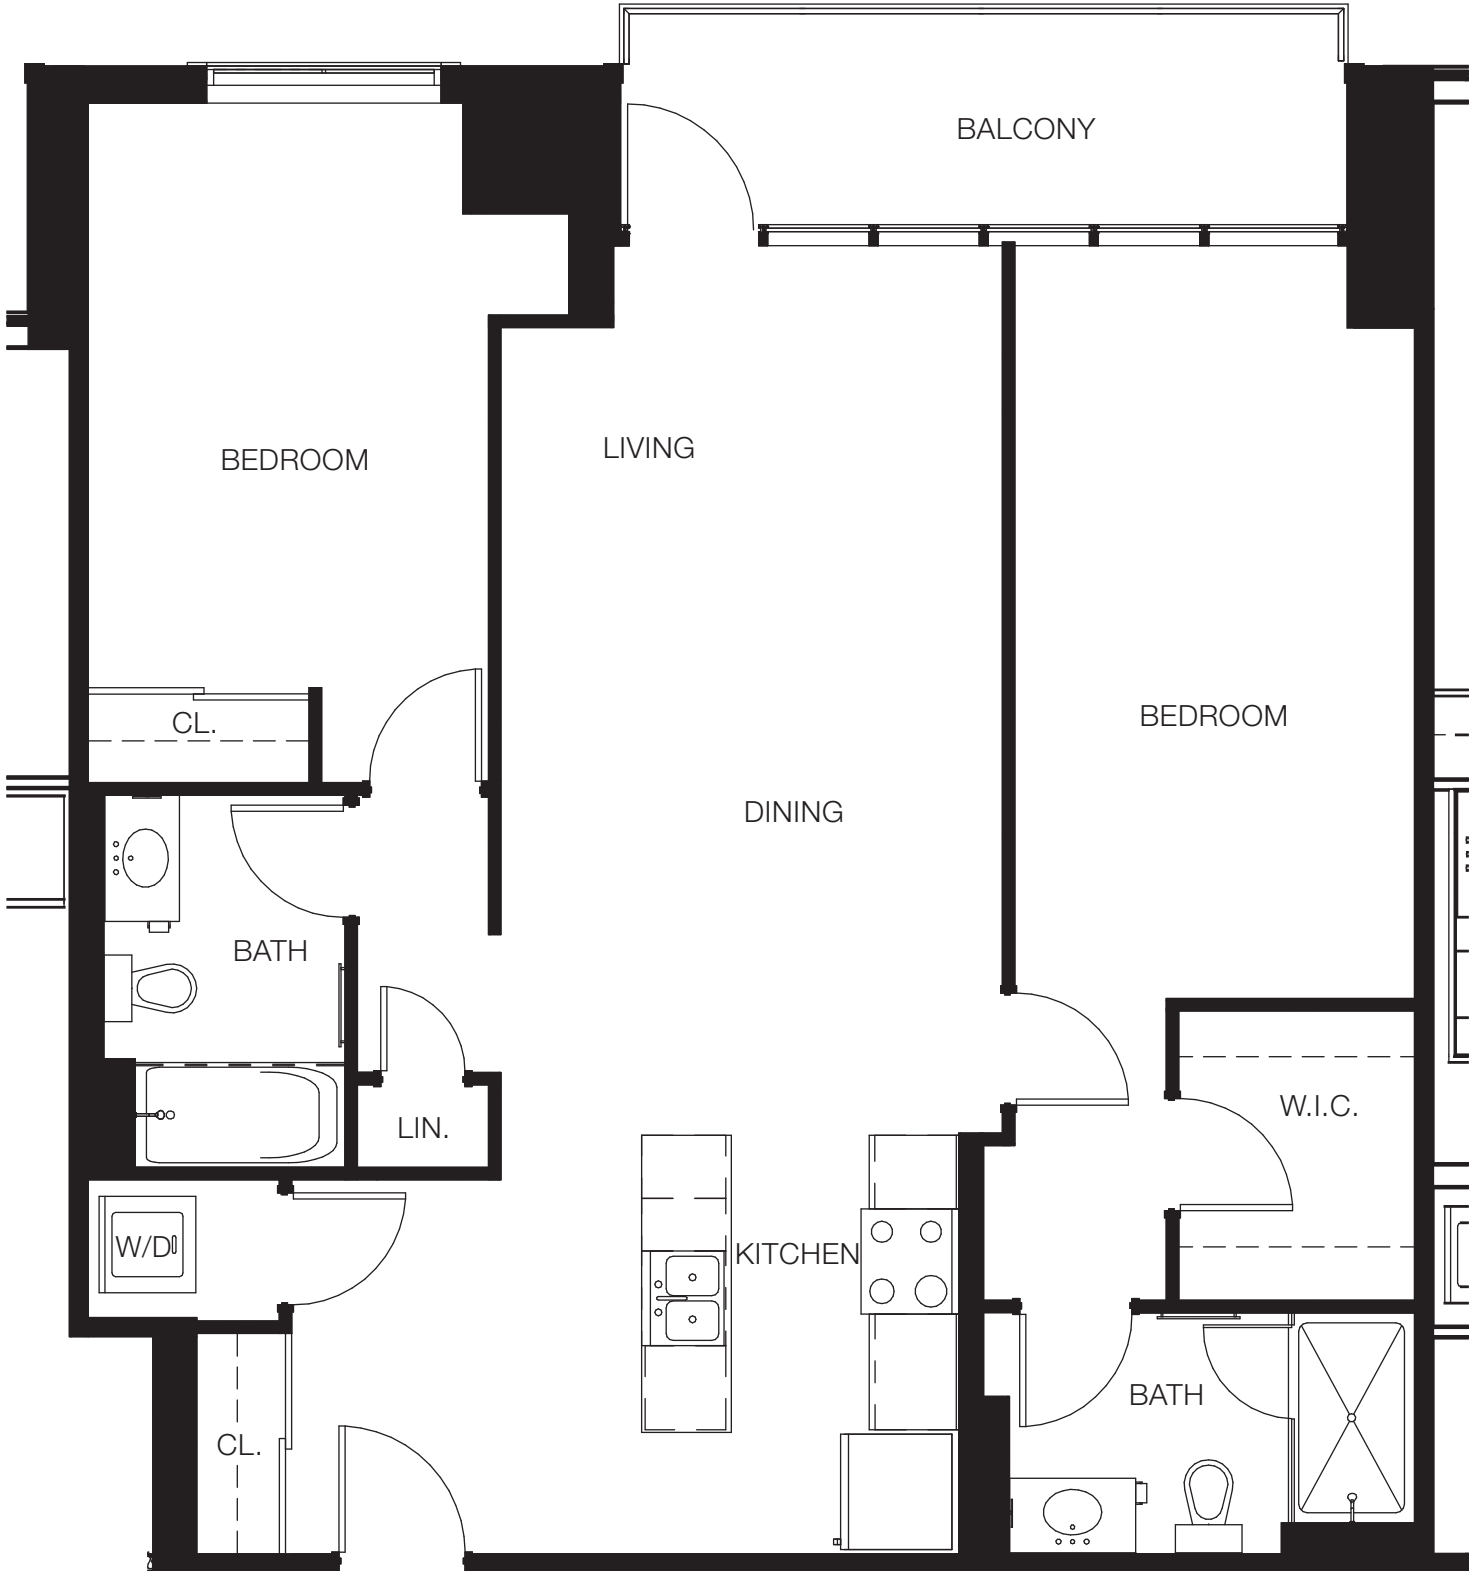

A CORNWALL SUITE

UNIT 604

2 BEDROOM + 2 BATH

1061 sq ft + balcony 94 sq ft

All dimensions and drawings are approximate. Information is subject to change without notice. Actual square footage may vary from the floor plan. All renderings are artist's conceptions. E. & O.E.